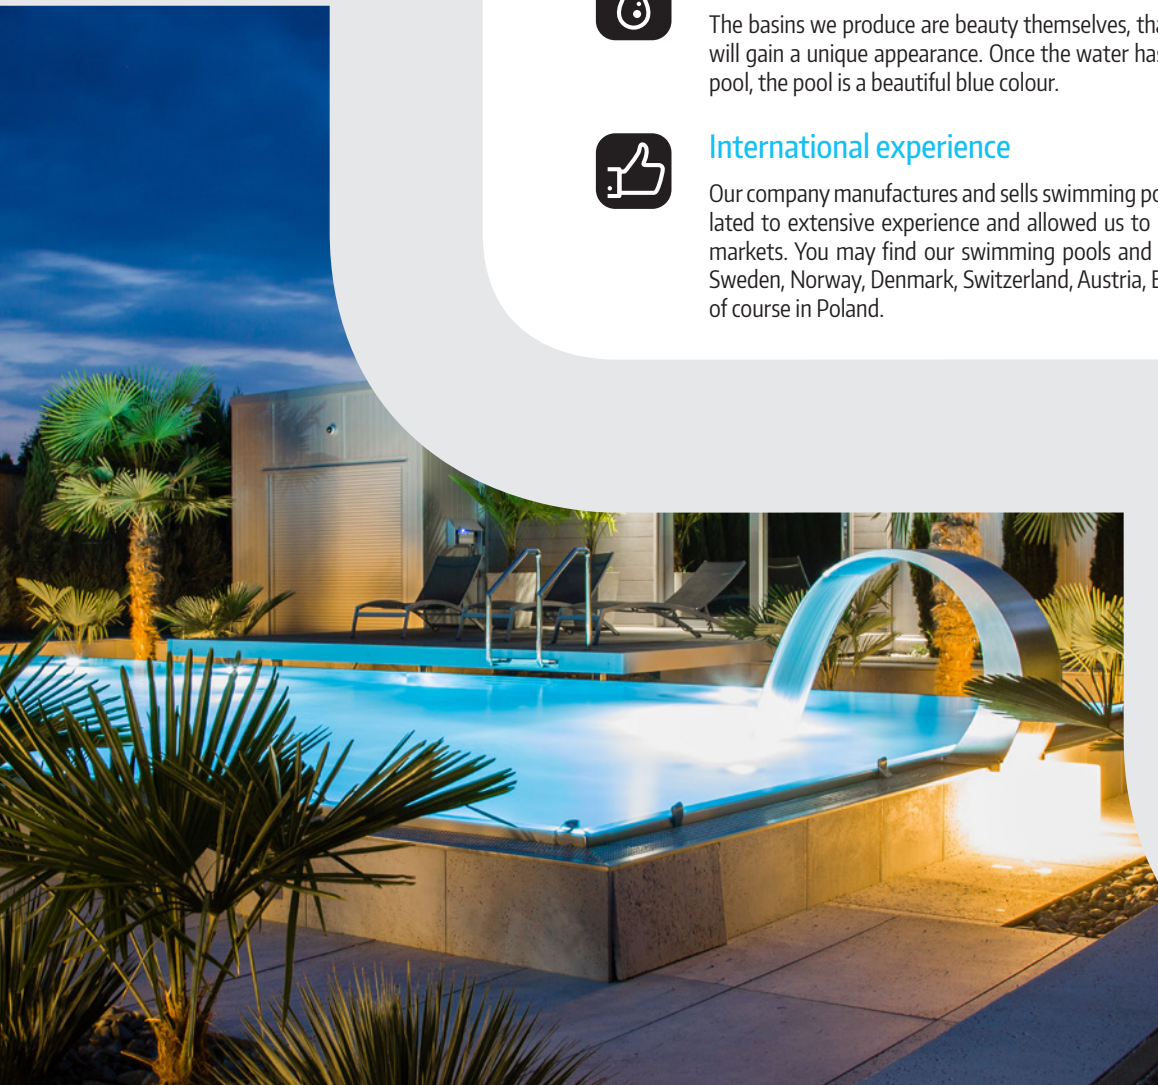

Hygiene

Stainless steel basins are usually installed in public swimming pools due to best hygiene performance. Basins have smooth walls thanks to which the risk of water organisms development is limited. Stainless steel swimming pools are easily cleaned.

Easy installation

It is usually possible to transport stainless steel swimming pools as a whole product, thus we save time. In the event of larger dimensions, the swimming pool is transported in modules and welded at the investment site.

Stainless steel swimming pools and SPA are ECO.

Stainless steel is environmentally friendly and can be recycled.

Beauty and aesthetics

The basins we produce are beauty themselves, thanks to which your garden or room will gain a unique appearance. Once the water has been filled into the stainless steel pool, the pool is a beautiful blue colour.

International experience

Our company manufactures and sells swimming pools to many countries, which translated to extensive experience and allowed us to learn the specific nature of various markets. You may find our swimming pools and SPA, amongst others, in Germany, Sweden, Norway, Denmark, Switzerland, Austria, England, Israel, the USA, Russia, and of course in Poland.