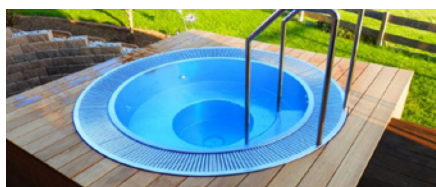

A high-angle photograph of a swimming pool. The pool's bottom is covered in a blue, textured material. The pool is bordered by stainless steel railings and steps. The water is clear and blue. The background shows a wooden deck.

SWIMMING POOLS WITH AN OVERFLOW GUTTER

Swimming pools with an overflow gutter are systems which most often can be seen in public swimming pools, indoor swimming pools, waterparks, or hotels. Such solutions are becoming more common in private houses. The advantage of a swimming pool with an overflow gutter is a unique and beautiful appearance - the water table is on the level of the upper edge of the wall, thanks to which water table of the swimming pool is on the level of the beach. The entire composition makes a perfect visual effect. Additionally, thanks to the overflow system, water treatment is at best level, which allows for effective waste drainage. Impurities in the swimming pool are immediately directed to the overflow gutter, thanks to which they do not reach the bottom and the swimming pool does not require additional cleaning.

SKIMMER SWIMMING POOLS

Skimmer swimming pools are very popular in single-family houses. They are characterised with a simpler system, which does not require the equalisation tank. The wall inflow nozzles direct water to the skimmer, which then directs it to filtration. These swimming pools are economical, and their technology is easily installed.

Round SPA

SPA with hydro massage is a 5-person basin equipped with the entry step, rail, and a round bench, which as the only one on the market has airing system on the whole surface. SPA is equipped with many functions of air and water massages intended for most important body parts. The jacuzzi area has been associated with hotel SPA or public swimming pools only until now. Thanks to contemporary applications, health-oriented bath in a water with bubbles is possible at your home garden.