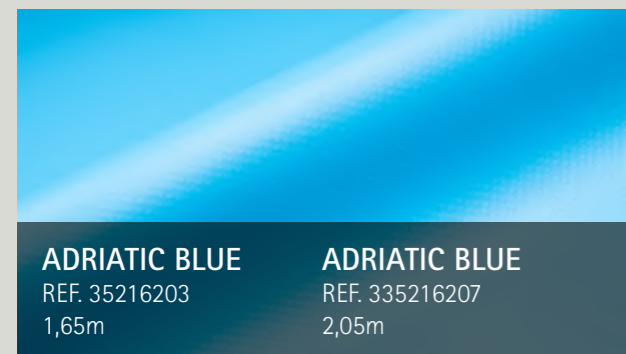

# ADRIATIC BLUE

2000 Collection

The intense blue of the Mediterranean Sea in pools full of color and effervescence to be experienced and enjoyed in summer.

1.5

mm

THICKNESS

100% SAFE

EN71-3  
SAFETY FOR TOYS

**ADRIATIC BLUE**

REF. 35216203

1,65m

**ADRIATIC BLUE**

REF. 335216207

2,05m