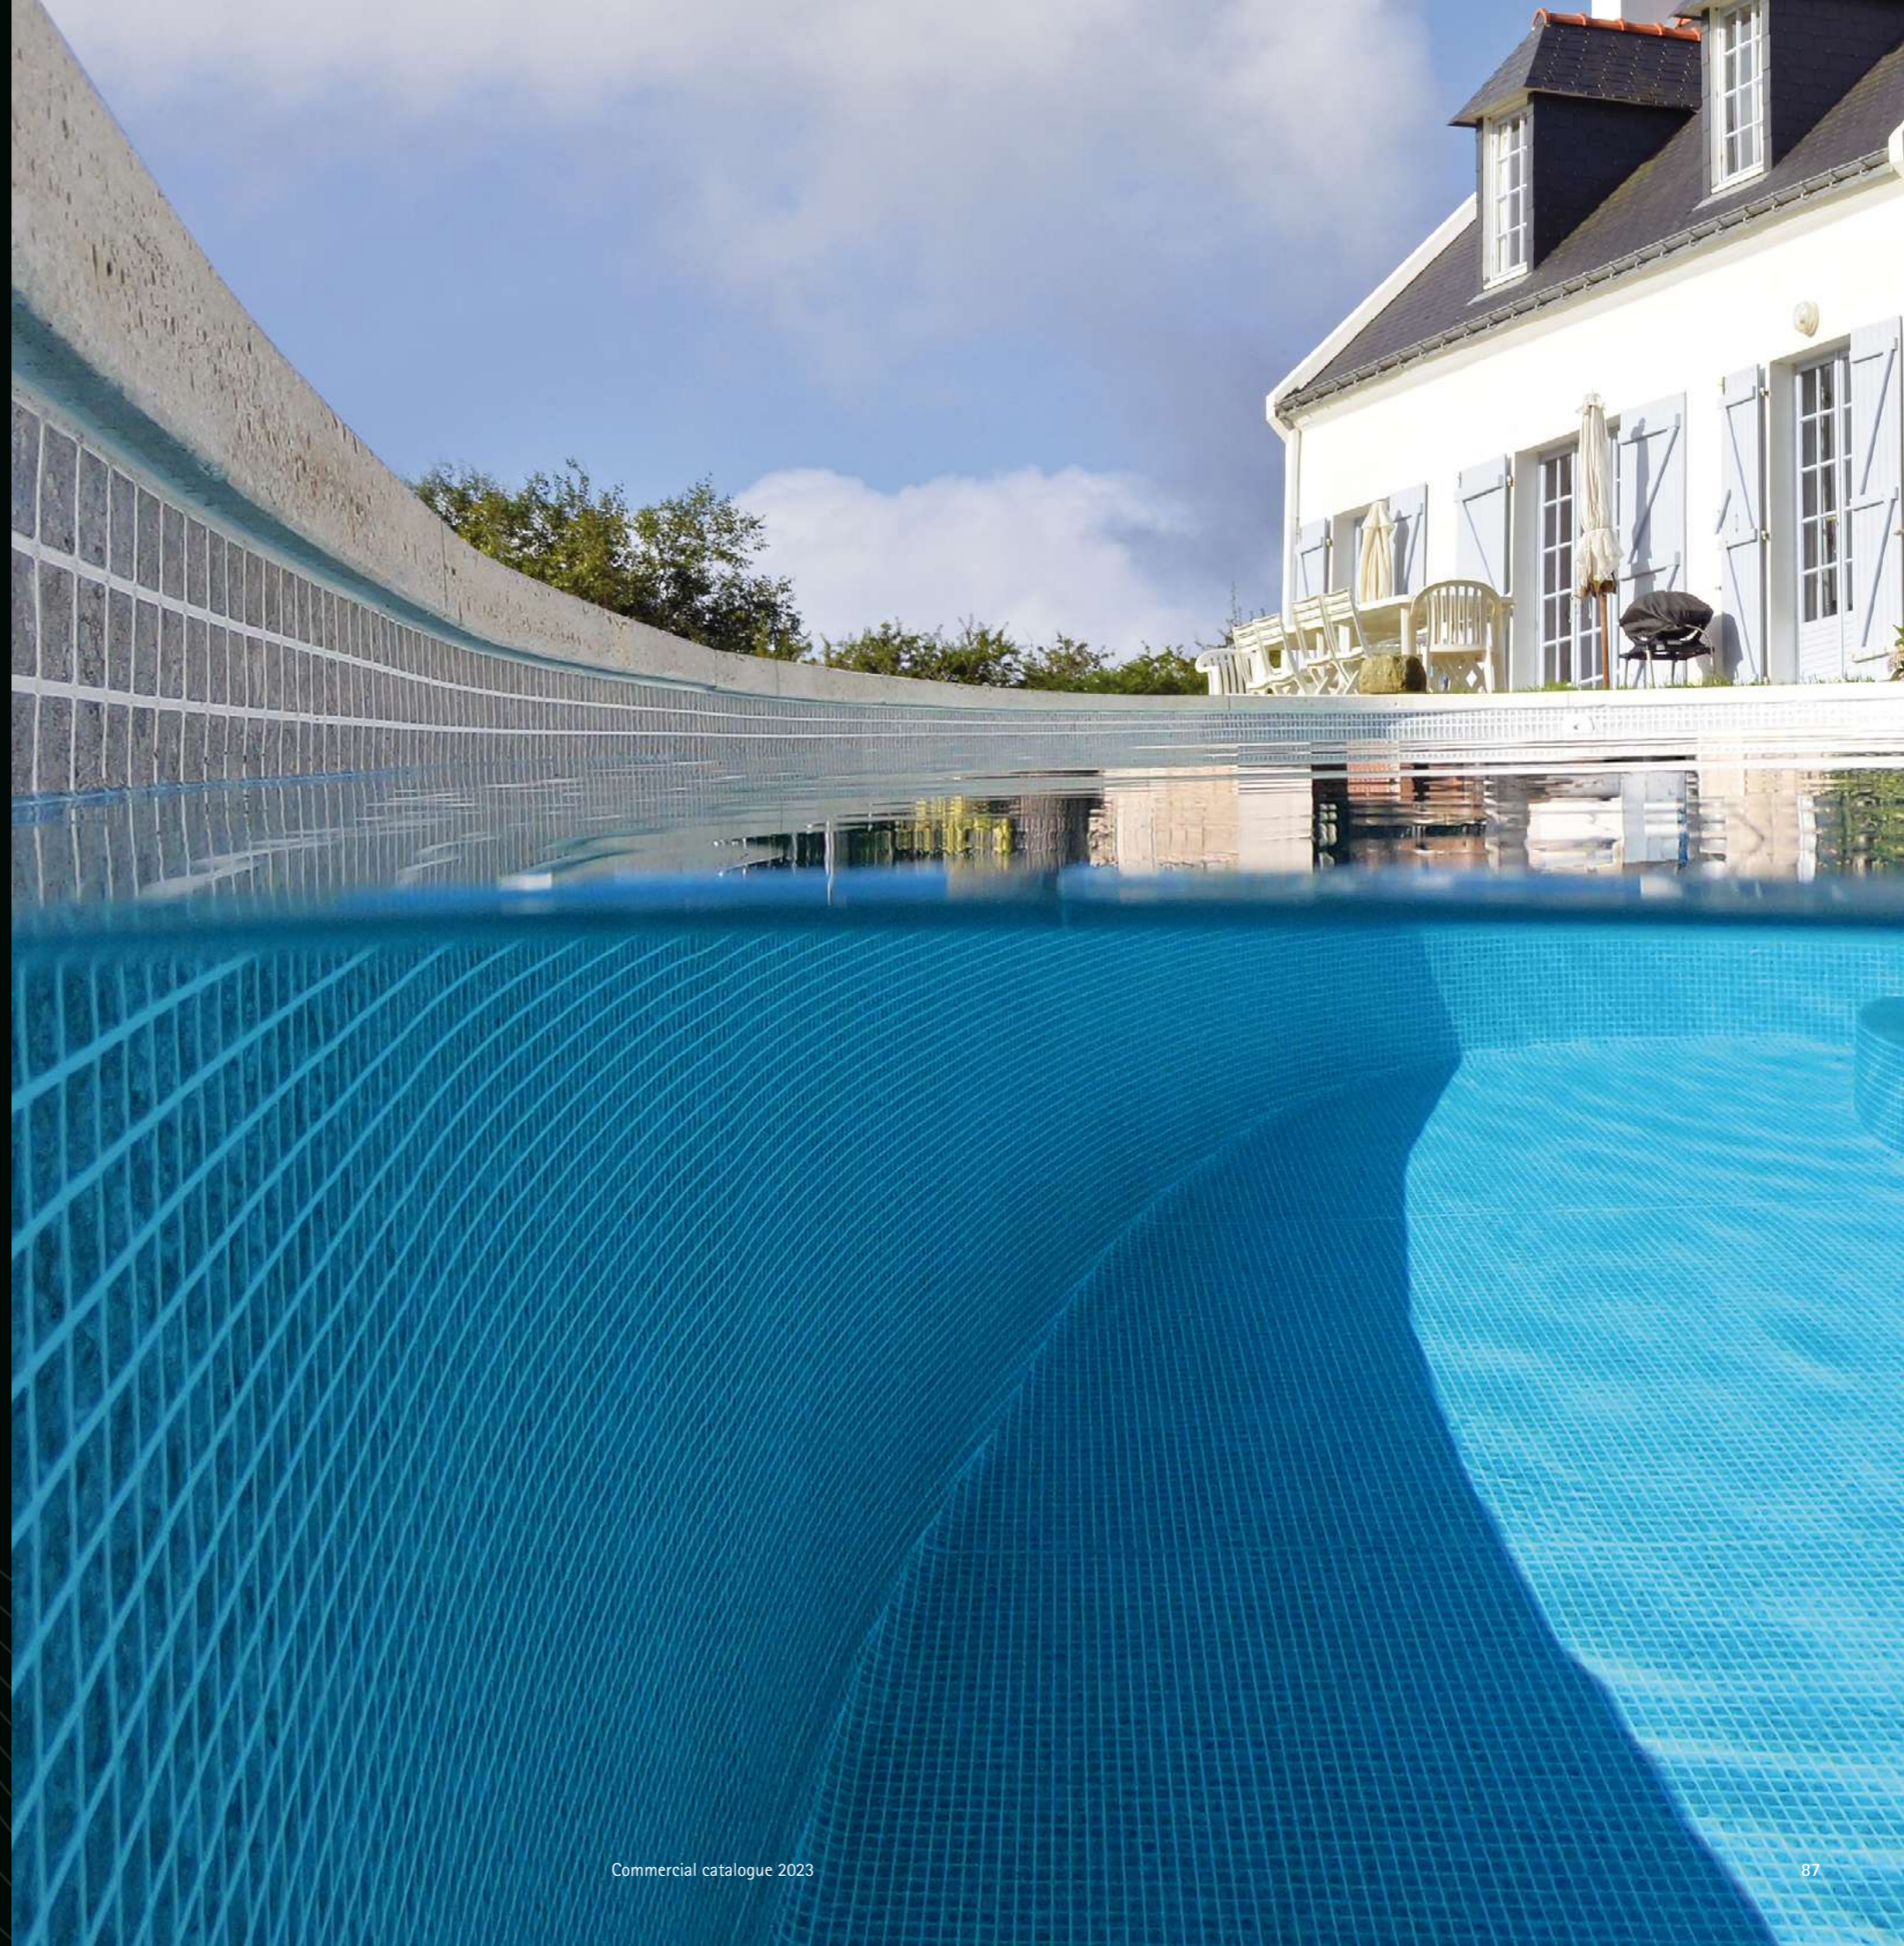

CERAMICS COLLECTION

REINFORCED LINER SIMULATING
THE VITREOUS PIECES OF THE
TRADITIONAL TILES