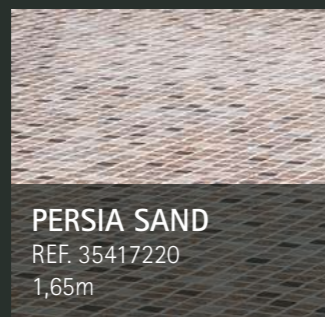

3000

Collection

1.5
mm
THICKNESS

100% SAFE
EN71-3
SAFETY FOR TOYS

It stands out for its timeless designs and textures.