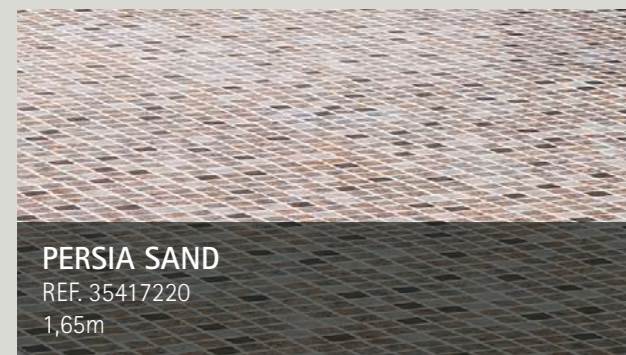

# PERSIA SAND

3000 Collection

Pools with soft and elegant colors that give off light and harmony, making bathing a unique experience for the senses.

1.5

mm

THICKNESS

100% SAFE

EN71-3  
SAFETY FOR TOYS