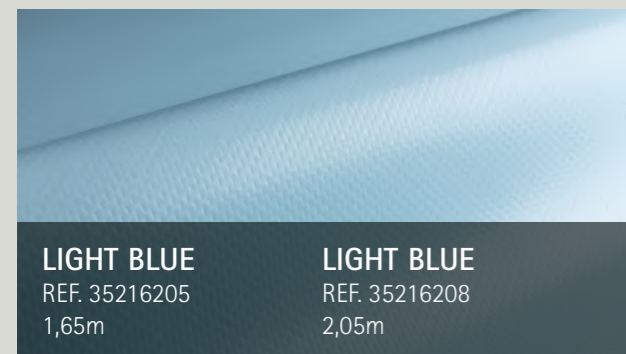

# LIGHT BLUE

2000 Collection

Eternal pools full of light, color, and joy to spend unforgettable moments.

1.5

mm

THICKNESS

100% SAFE

EN71-3  
SAFETY FOR TOYS