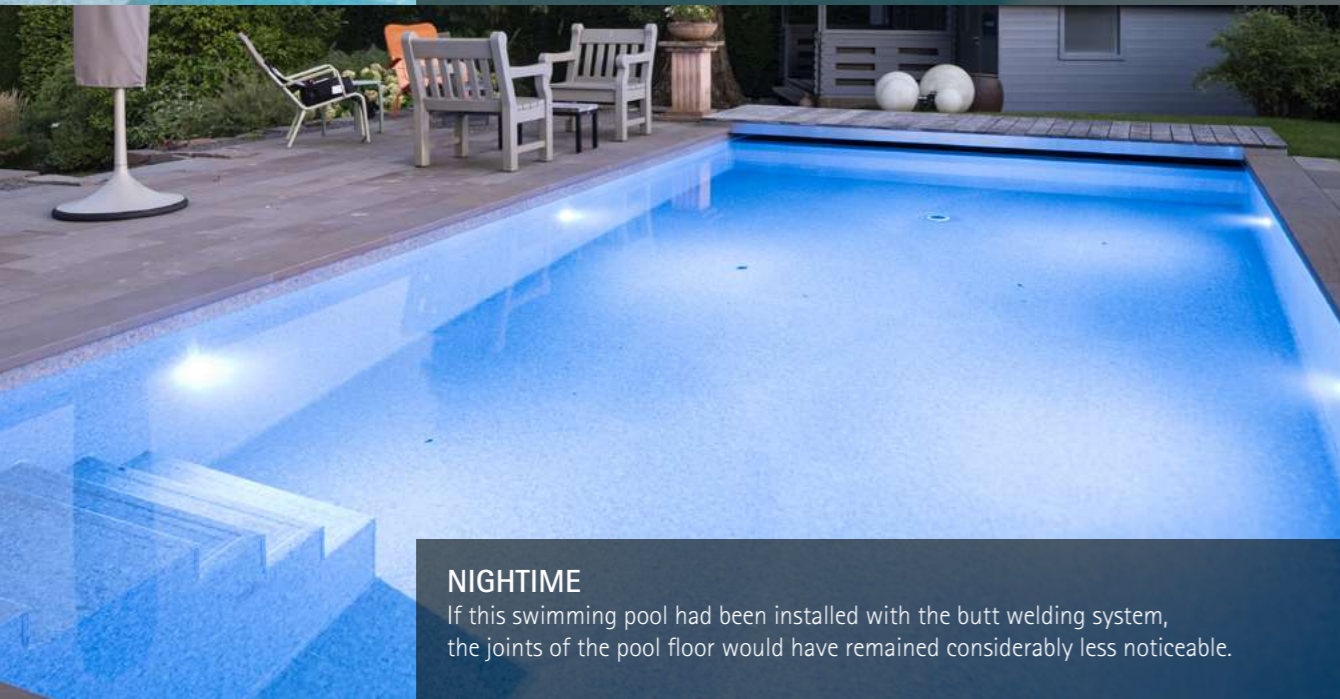

NIGHTTIME

If this swimming pool had been installed with the butt welding system, the joints of the pool floor would have remained considerably less noticeable.

NOT ALL THE GEOTEXTILES ARE THE SAME

RENOLIT ALKORPLAN geotextile is an exclusive RENOLIT fungicide felt that is installed under the membrane to protect it from any irregularities that the surface of the pool may have and make the bathers steps more comfortable.

Is made of blue polypropylene, which is rot-proof, and always marked with the RENOLIT ALKORPLUS brand.

ADVANTAGES

The fungicide treatment prevents the proliferation of bacteria under the membrane.

The geotextile disguises any small imperfection that may exist in the structure of the substrate under the membrane.

Adds a much more comfortable feel for the bather.

Helps to maintain the temperature of the pool water.

Plays a key role in the butt welding system.