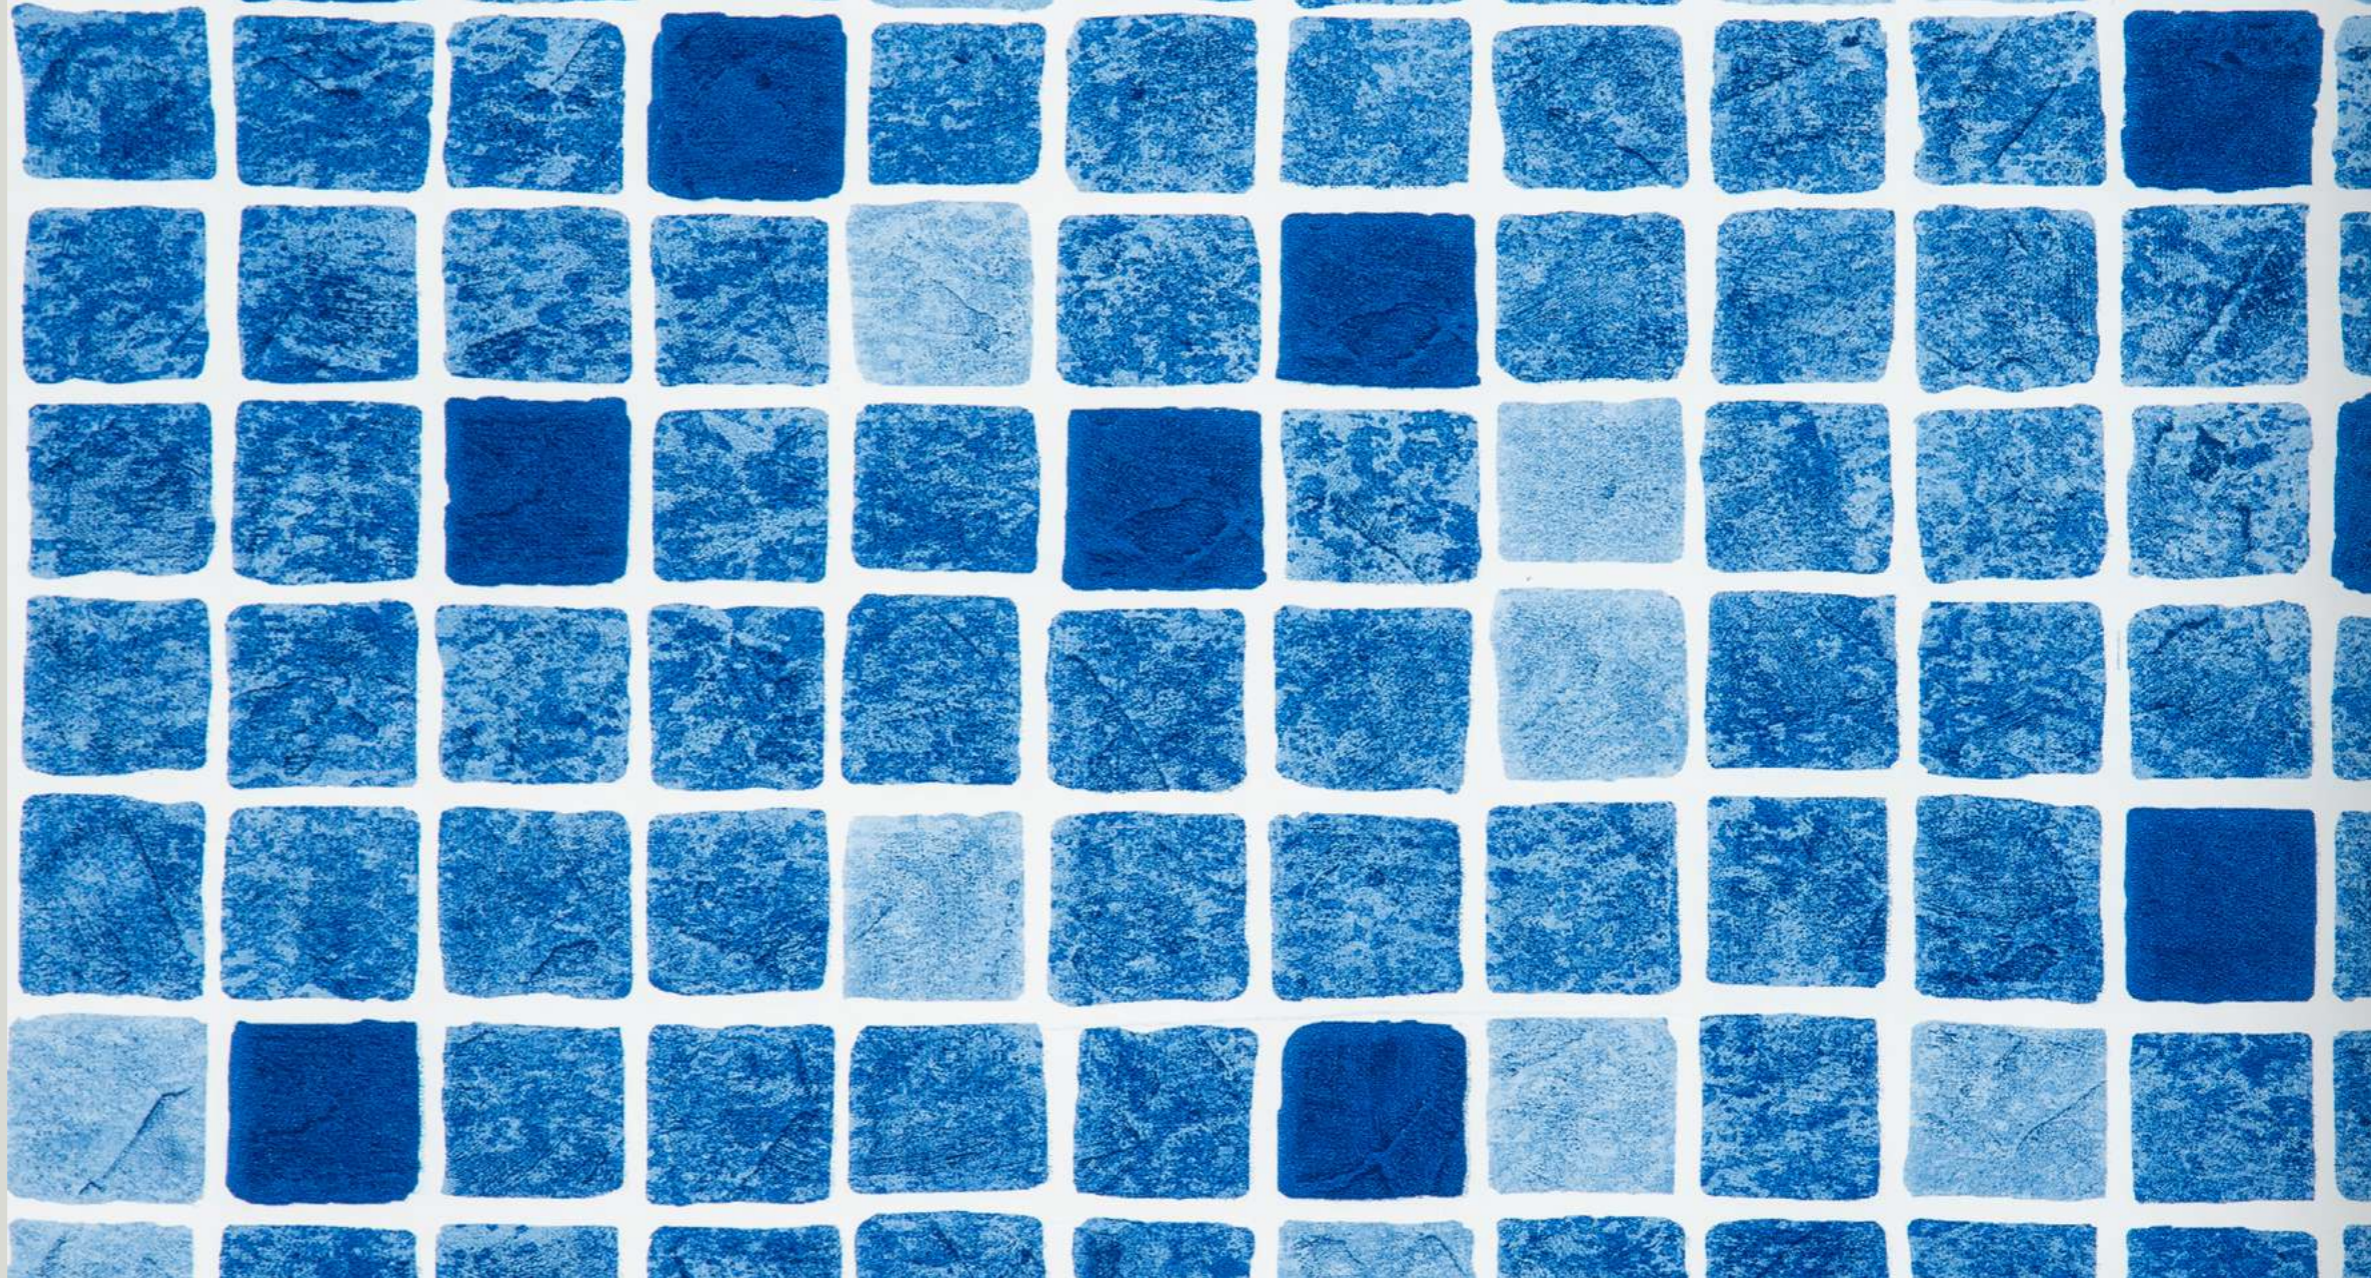

PERSIA BLUE

3000 Collection

Classic pools that always triumph and are undoubtedly a good choice at all times.

1.5

mm

THICKNESS

100% SAFE

EN71-3
SAFETY FOR TOYS

PERSIA BLUE

REF. 35417217

1,65m