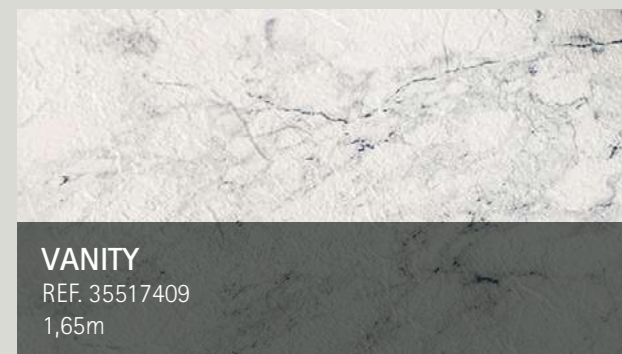

VANITY

TOUCH Collection

Ostentatious and spectacular white marble pools that stimulate the vanity of their owners.

2 mm THICKNESS	C CATEGORY SLIP RESISTANCE	 100% SAFE EN71-3 SAFETY FOR TOYS