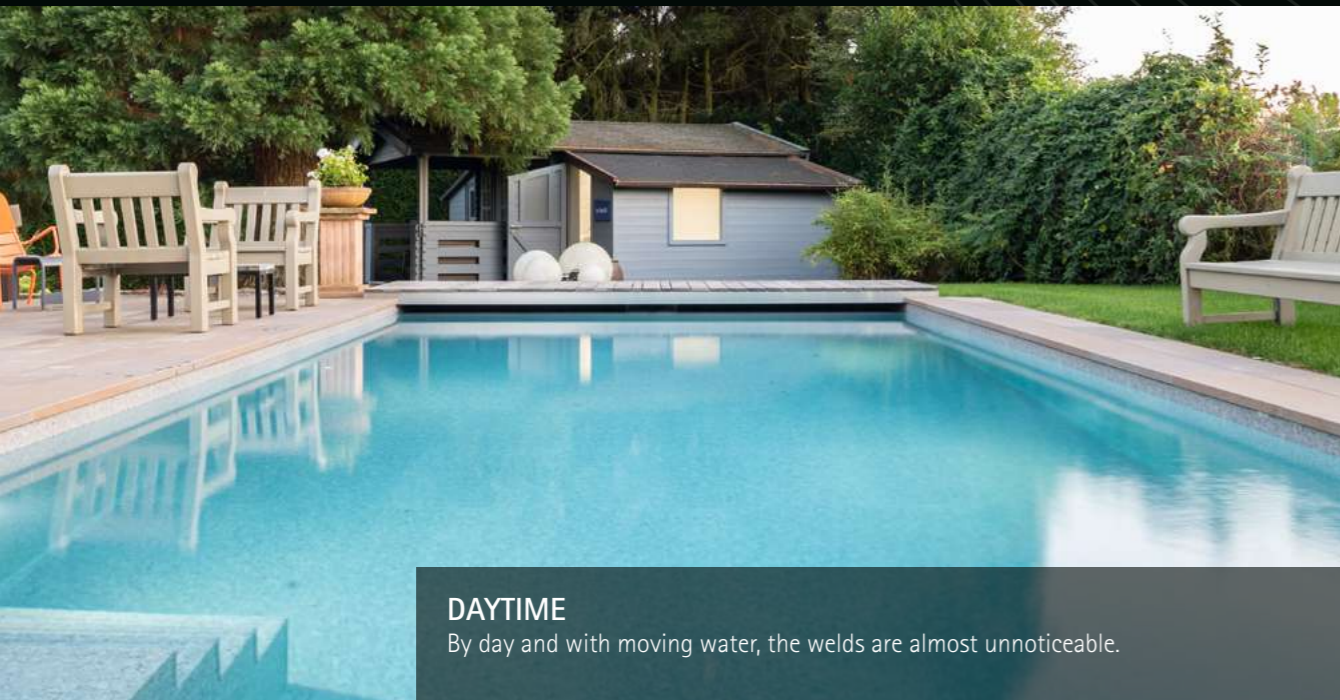

BUTT WELDING

RENOLIT recommends the butt welding technique on the pool floor on VOGUE, TOUCH and CERAMICS membranes for an impeccable finish of your pool. From an aesthetic point of view, the butt welding technique ensures the joints are considerably less noticeable, especially in swimming pools lined with RENOLIT ALKORPLAN VOGUE, RENOLIT ALKORPLAN TOUCH or RENOLIT ALKORPLAN CERAMICS membranes.

Swimming pool without butt welding nor geotextile:

DAYTIME

By day and with moving water, the welds are almost unnoticeable.